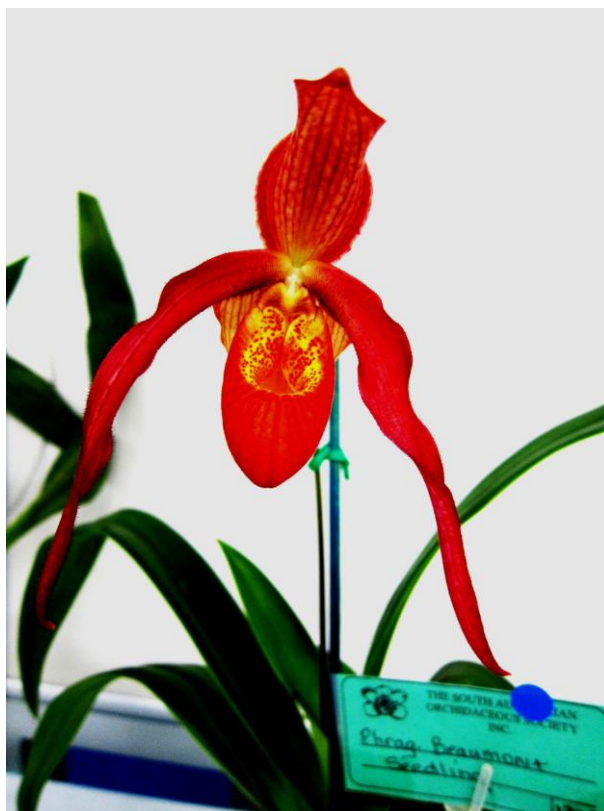

Seedlings which stood out included the Higgs's *Phrag* Beaumont, and a fine *Rossioglossum grande* from Michael & Oui

Phrag. Beaumont.