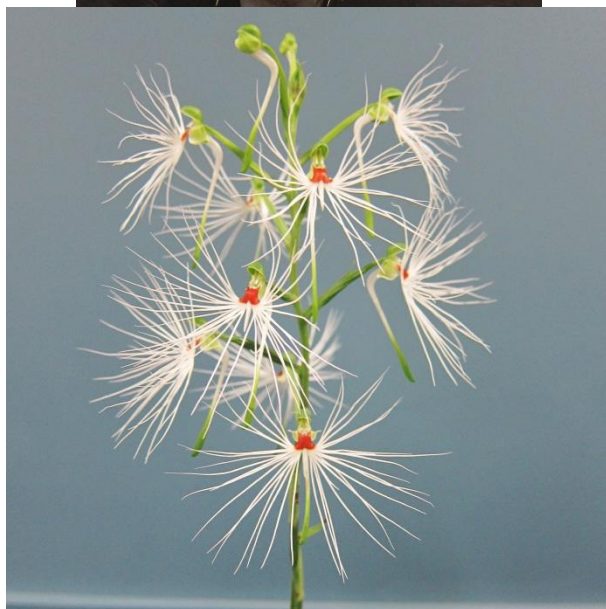

Garry Simcock.

Thank you, Garry. Contributions are always welcome. *Ed*

PLANTS LAST MONTH.

I suppose most members would vote the laeliinae group the most eyecatching last meeting, but there were some other eyecatching and intriguing flowers, too. Take for instance this dainty terrestrial orchid rarely seen here, *Habenaria medusa*. It grows under shadehouse conditions

and looks entirely different from most orchids we are used to seeing

And here's a closer look at the fringed lips. Quite a change from the usual plants Geoff Spear usually presents, but a welcome addition all the same.